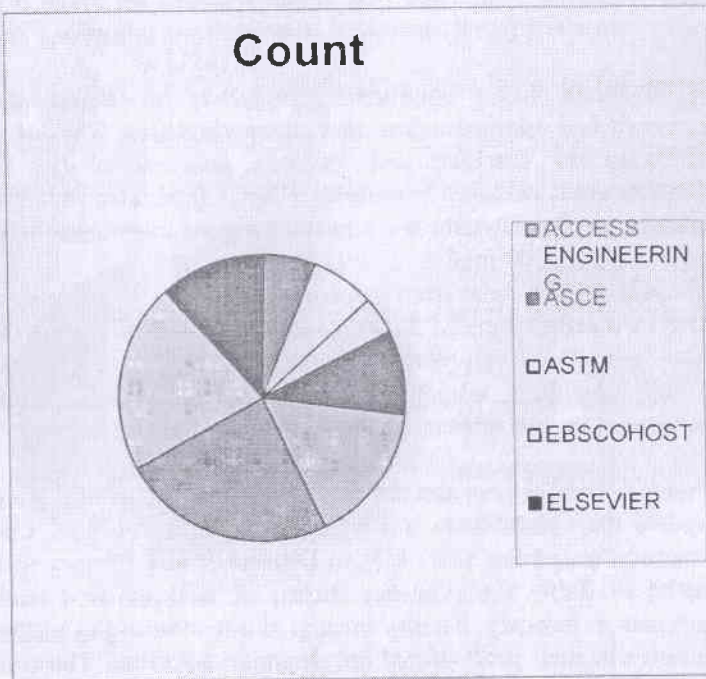

Database	Count
ACCESS ENGINEERING	3
ASCE	50
ASTM	60
EBSCOHOST	36
ELSEVIER	82
IEEE	135
JGATE	205
SCIENCE DIRECT	182
SPRINGER	99

852

LIBRARIAN
MVGR College of Engineering (A)
VIZIANAGARAM, A.P.