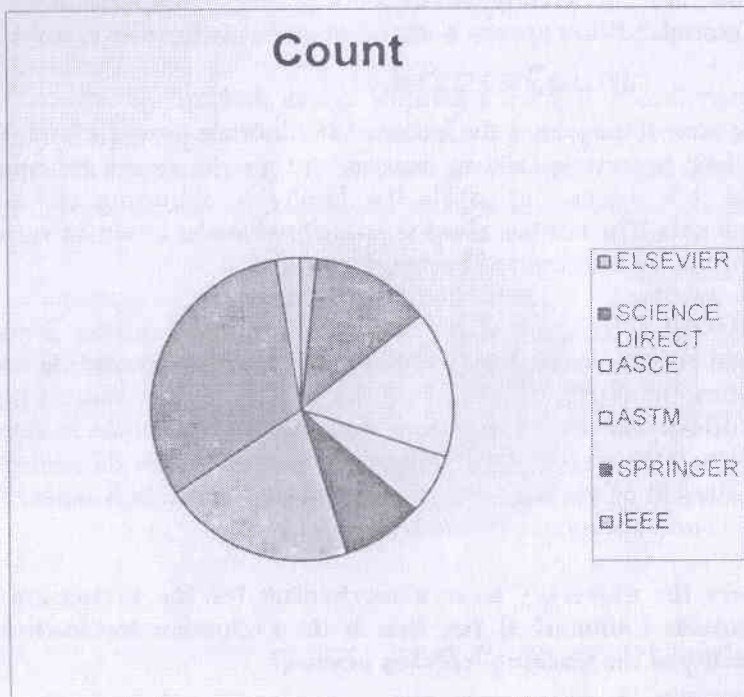

Database	Count
ELSEVIER	6
SCIENCE DIRECT	44
ASCE	54
ASTM	22
SPRINGER	30
IEEE	71
JGATE	109
EBSCOHOST	9

345

LIBRARIAN
MVGR College of Engineering (A)
VIZIANAGARAM, A.P.