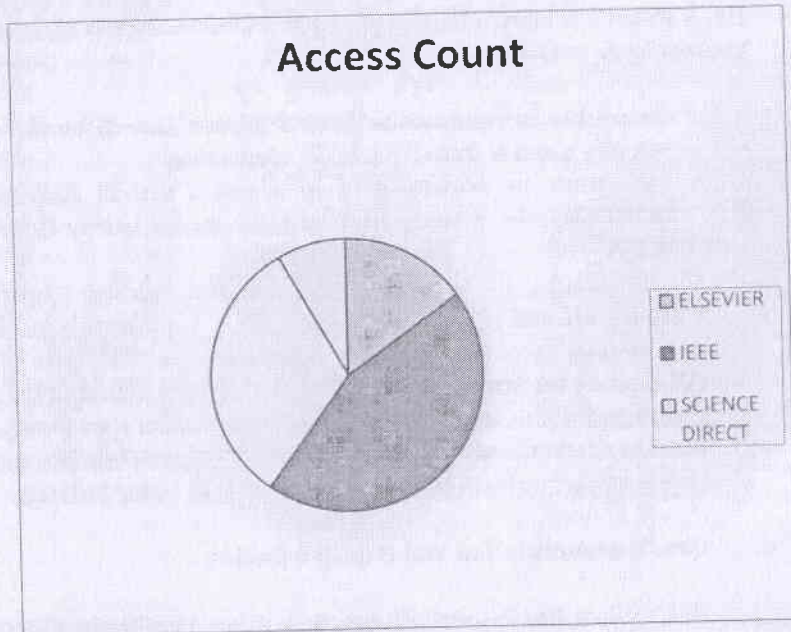

Client : MVGRCE Ezproxy Usage Stats Report for July 2017

Access Database	Access Count
ASCE	39
IEEE	15
SCIENCE DIRECT	46
ELSEVIER	16
SPRINGER	5

121

LIBRARIAN
MVGR College of Engineering (A)
VIZIANAGARAM, A.P.